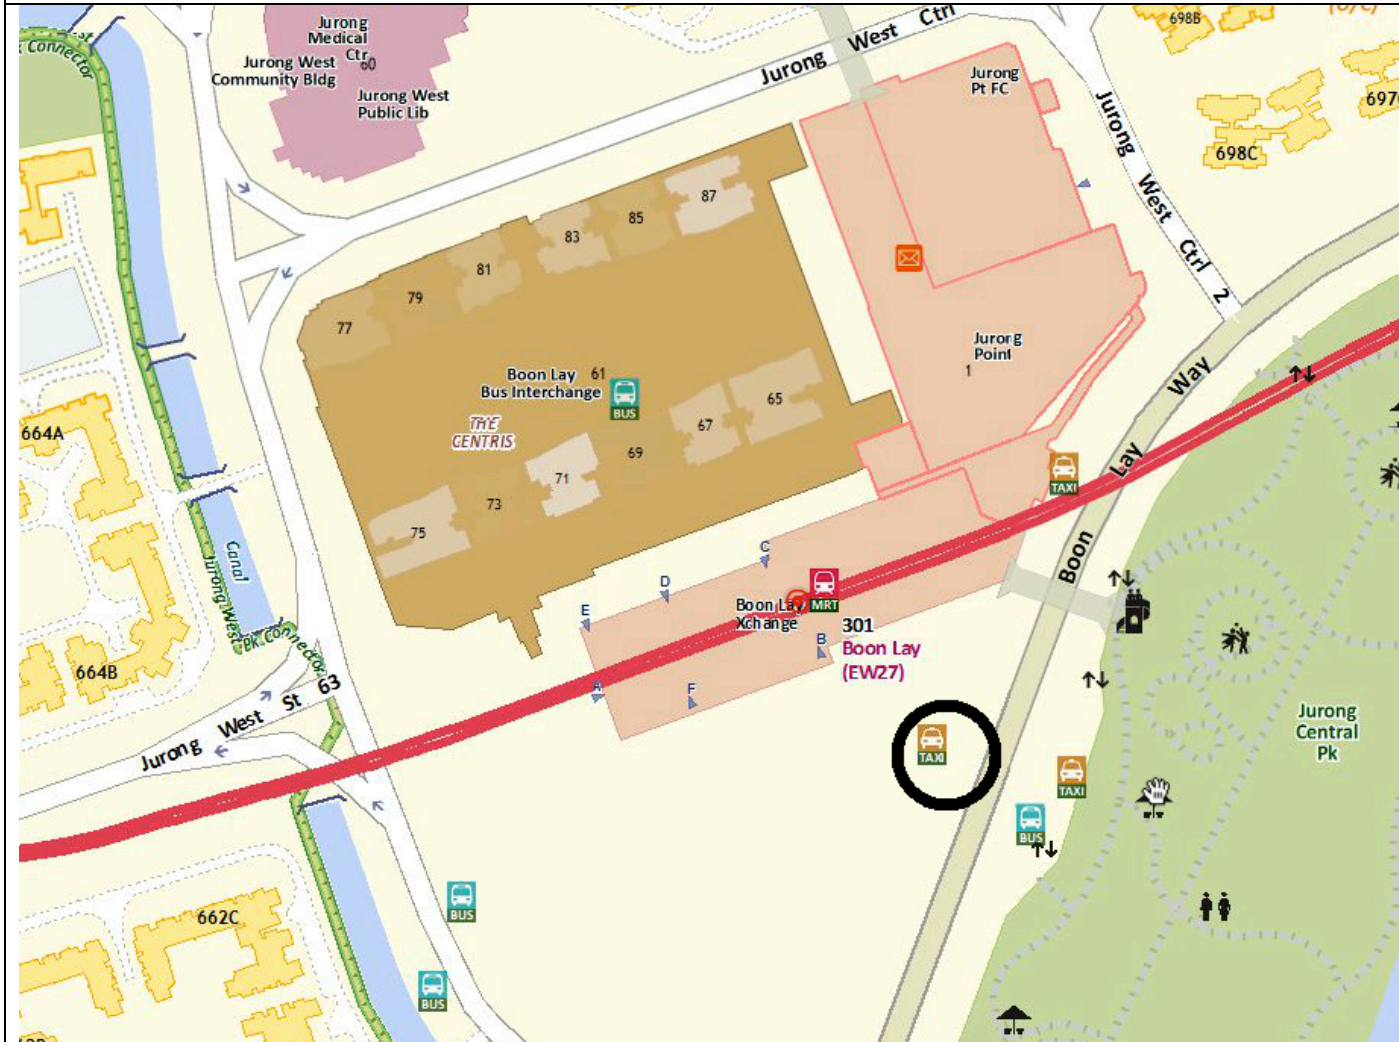

MRT STATION: *BOON LAY MRT*

Boarding Time	Departure Time
32km	
0315 hrs	0320 hrs
21km	
0430 hrs	0435hrs

Legend:

O - Waiting Point

At the coach bay outside formal bus-interchange.